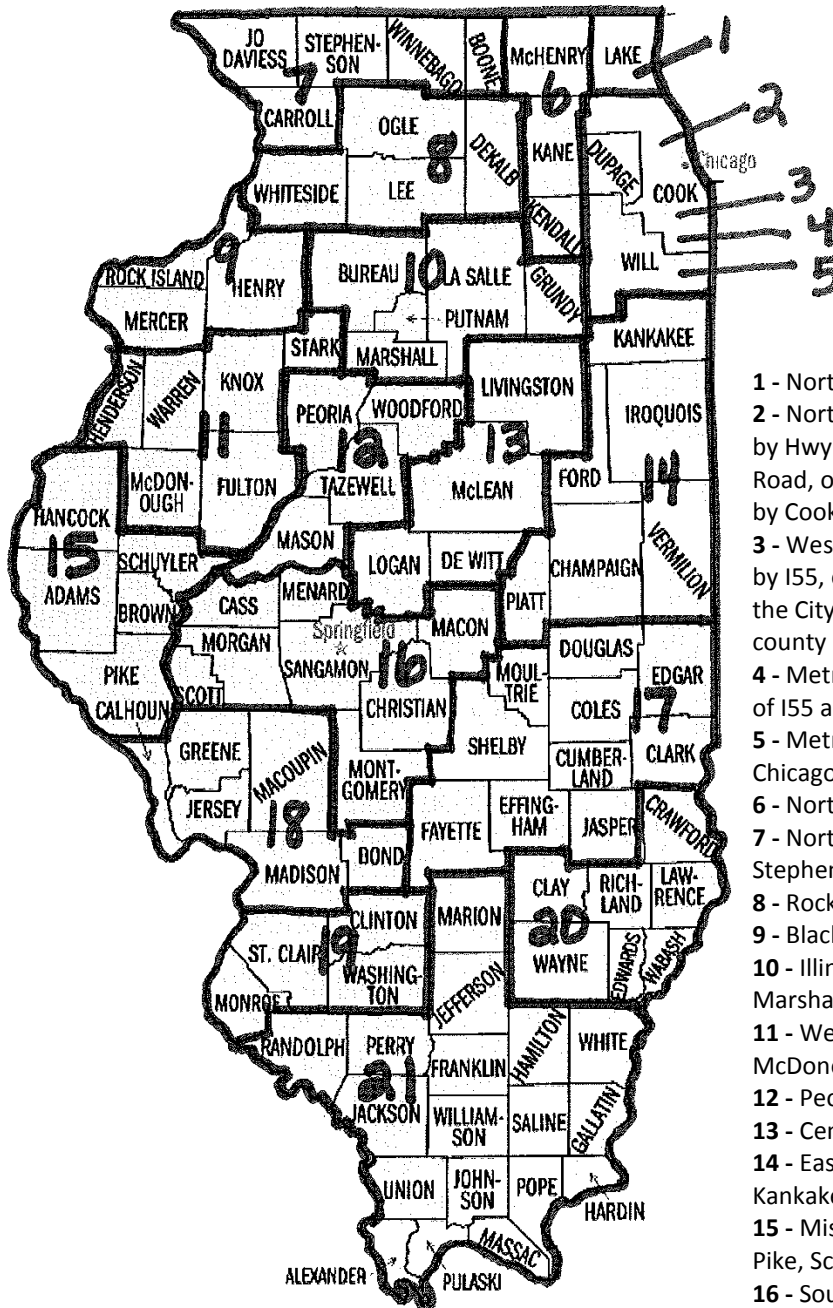

IATE Districts

based on where you teach

1

District by County

- 1 - North Lakes – Lake
- 2 - Northwest Suburban – Bounded on the south by Hwy 19, on the north by Lake County Line Road, on the east by Lake Michigan, on the west by Cook County Line
- 3 - Western Suburban – Bounded on the south by I55, on the north by Hwy 10, on the east by the City of Chicago, on the west by the Kane county line
- 4 - Metro North and West – City of Chicago north of I55 and Parochial Schools in City of Chicago
- 5 - Metro South – Cook County (including Chicago), south of I55, Will
- 6 - Northeastern – Kane, Kendall, McHenry, Will
- 7 - Northwestern – Boone, Carroll, JoDavieess, Stephenson, Winnebago
- 8 - Rock River – DeKalb, Lee, Ogle, Whiteside
- 9 - Black Hawk – Rock Island, Henry, Mercer
- 10 - Illinois Valley – Bureau, Grundy, LaSalle, Marshall, Putnam
- 11 - Western – Fulton, Henderson, Knox, McDonough, Stark, Warren
- 12 - Peoria – Mason, Peoria, Tazewell, Woodford
- 13 - Central – Dewitt, Livingston, Logan, McLean
- 14 - East Central – Champaign, Ford, Iroquois, Kankakee, Piatt, Vermillion
- 15 - Mississippi Valley – Adams, Brown, Hancock, Pike, Schuyler
- 16 - South Central – Cass, Christian, Macon, Macoupin, Menard, Montgomery, Morgan, Sangamon, Scott
- 17 - Eastern – Clark, Coles, Cumberland, Douglas, Edgar, Effingham, Fayette, Jasper, Moultrie, Shelby
- 18 - Marquette – Bond, Calhoun, Greene, Jersey, Madison
- 19 - Kaskaskia Valley – Clinton, Monroe, St. Claire, Washington
- 20 - Wabash Valley – Clay, Crawford, Edwards, Lawrence, Richland, Wabash, Wayne, White
- 21 - Southern – Alexander, Franklin, Gallatin, Hamilton, Hardin, Jackson, Jefferson, Johnson, Marion, Massac, Perry, Pope, Pulaski, Randolph, Saline, Union, Williamson